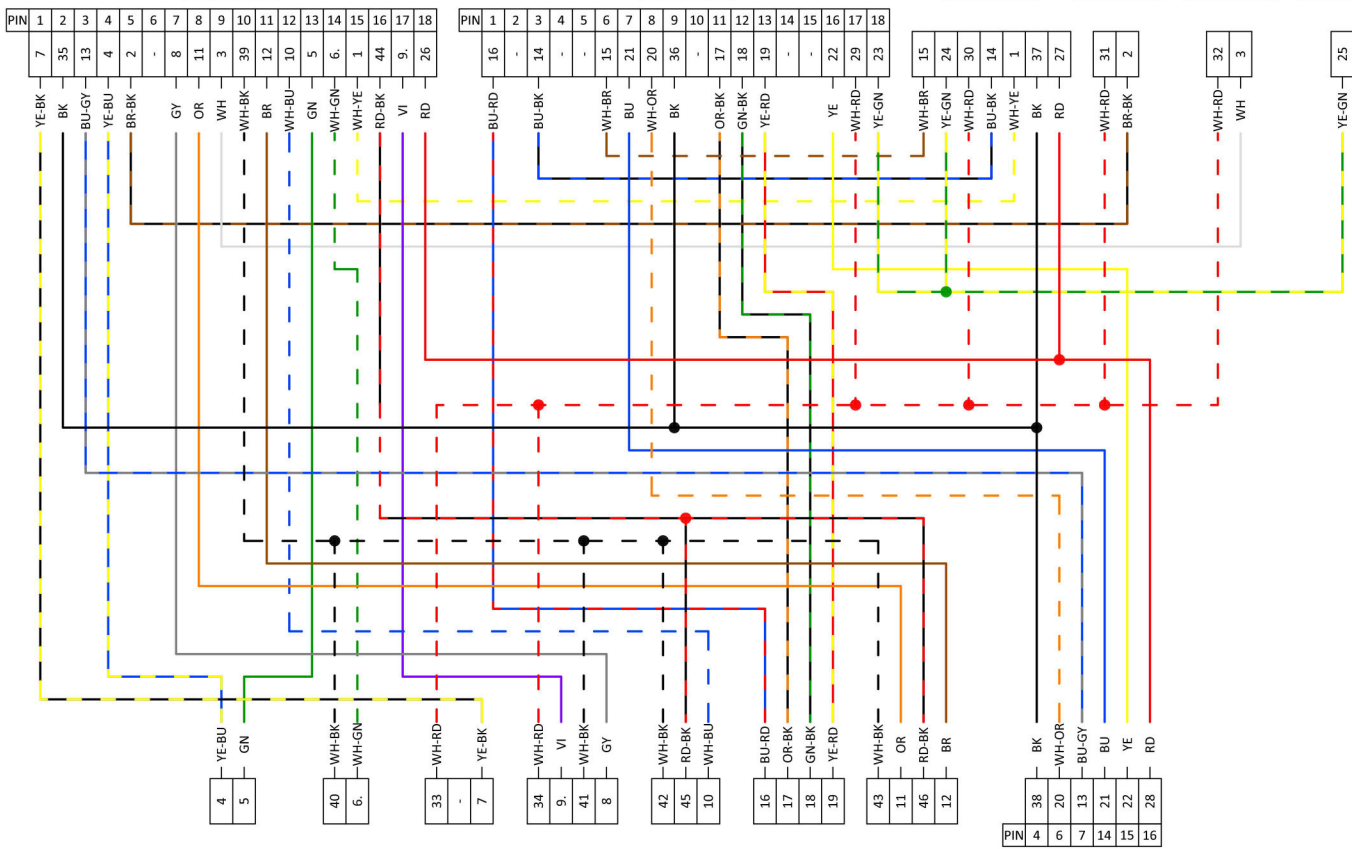

Nº	FUNCTION	Nº	FUNCTION
1	INJECTION RELAY	15	TEMPERATURE SENSOR FANS
2	FAN RELAY	16	HORN
3	LIGHTS RELAY	19	FUEL LEVEL SENSOR
4	INDICATORS RELAY	20	INJECTION HARNESS COUPLING
5	IGNITION KEY	21	VOLTAGE REGULATOR
6	POWER CUT STARTER BUTTON	22	REAR LIGHT
7	LIGHT SWITCH	23	REAR INDICATORS
8	LIGHTS/DIGITAL DASHBOARD	24	REAR LIGHT STOP
9	DIGITAL DASHBOARD	25 A	FUSE BOXES 10 A
10	RPM/DIGITAL DASHBOARD	25 B	FUSE BOXES 15 A
11	FRONT STOP	25 C	FUSE BOXES 20 A
12	FRONT INDICATORS	26	BATTERY POSITIVE SIDE
13 A	LEFT RADIATOR FAN	27	BATTERY NEGATIVE SIDE
13 B	RIGHT RADIATOR FAN	28	STARTER RELAY
14	FANS DIODE	29	STATOR

COLOR CODE	
YE	YELLOW
RD	RED
BK	BLACK
BU	BLUE
BR	BROWN
GN	GREEN
VI	VIOLET
WH	WHITE
GY	GREY
PK	PINK
OR	ORANGE

-	WH-BR	-
YE-GN	WH-RD	BU-BK
WH-YE	BK	RD

1

2

3

4

5

6.

7

8

9.

10

11

12

13

14

COLOR CODE	
YE	YELLOW
RD	RED
BK	BLACK
BU	BLUE
BR	BROWN
GN	GREEN
VI	VIOLET
WH	WHITE
GY	GREY
PK	PINK
OR	ORANGE